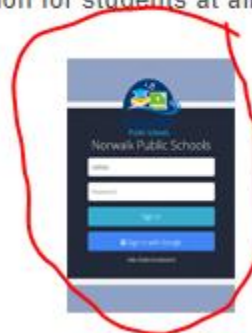

OR use the icon on the “For Students” page:

Helpful links and information for students at all Norwalk Public Schools.